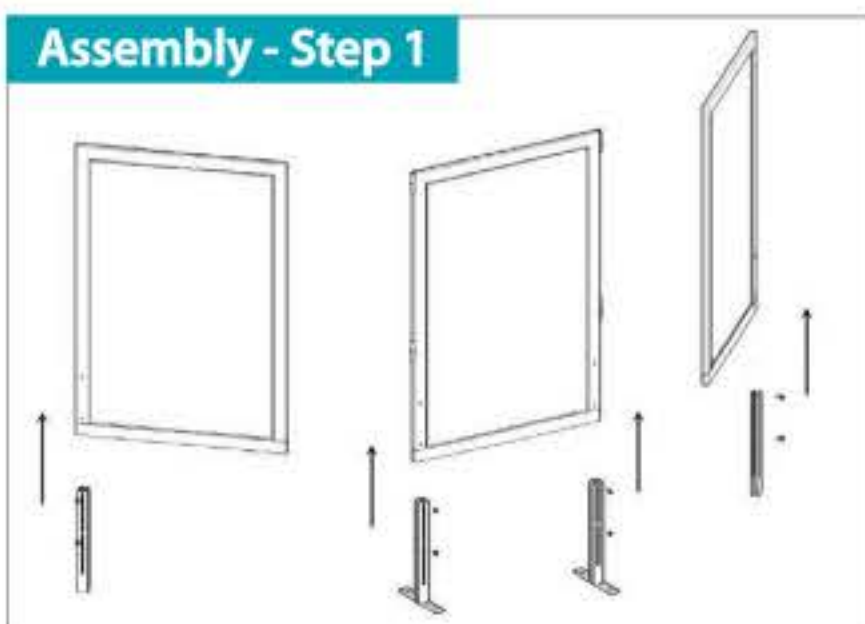

### OPTIONAL SIDE PANELS (SOLD INDIVIDUALLY)

SKU: ADTS202

24"W x 1¾"D x 34-38½"H

• For ADTS201

• (1) Extended Foot Included

List: \$388.00 ea.

Please Note: Optional Side Panels Only Come w/(1) Extended Foot & They Must Be Attached To The Main Screen To Function.