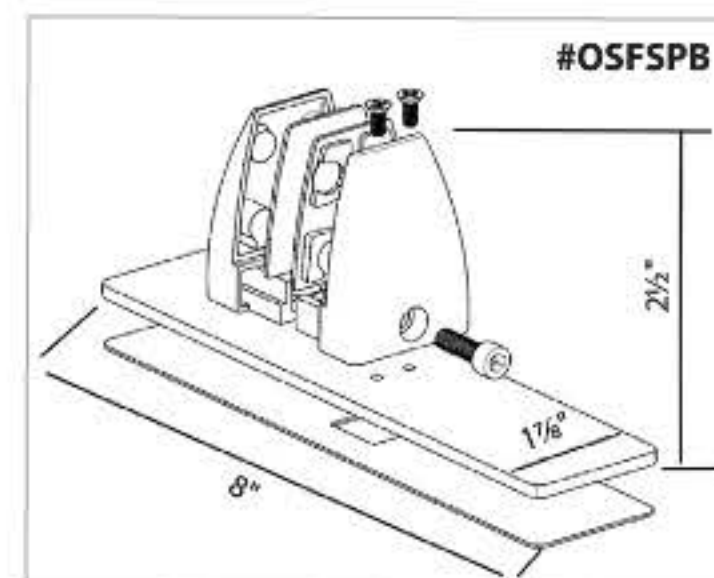

### FREE-STANDING PANEL FOOT

SKU: OSFSPB

List: \$69.00 ea.

• Available in Silver

Brackets mount between two back to back 1" work surfaces when screens are installed as a desk divider between the two work surfaces. Free-Standing Panel Feet can be used anywhere without attaching to a work surface, for example, on the front of a reception counter edge.