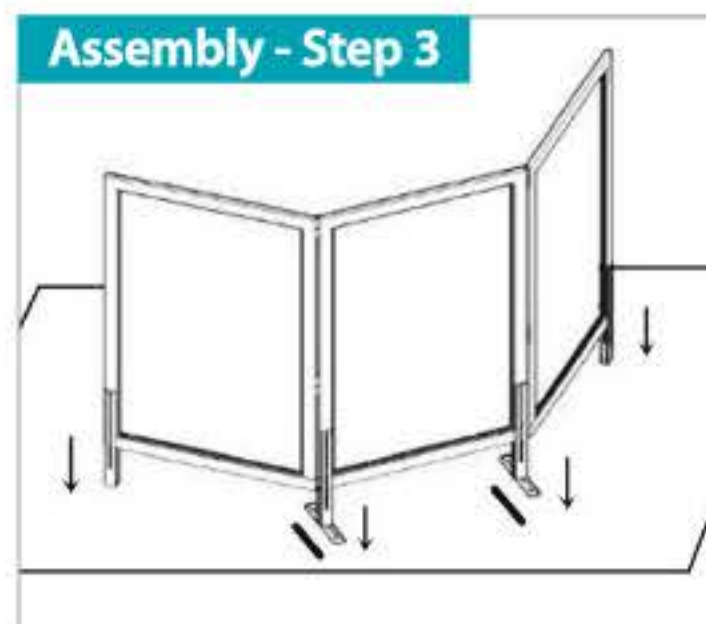

### OPTIONAL SIDE PANELS (SOLD INDIVIDUALLY)

SKU: ADTS202

24"W x 1¾"D x 34-38½"H

• For ADTS201

• (1) Extended Foot Included

List: \$388.00 ea.

Please Note: Optional Side Panels Only Come w/(1) Extended Foot & They Must Be Attached To The Main Screen To Function.