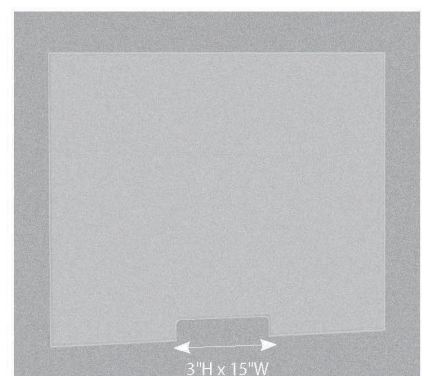

30"H FROSTED PANELS - SCREEN THICKNESS - 1/4"			
SKU	SIZE	DESCRIPTION	LIST PRICE
ACRV3024FCO	24"W	30"H x 24"W Frosted Acrylic w/Optional Cutout for Variant Brackets	$370.00
ACRV3030FCO	30"W	30"H x 30"W Frosted Acrylic w/Optional Cutout for Variant Brackets	$420.00
ACRV3036FCO	36"W	30"H x 36"W Frosted Acrylic w/Optional Cutout for Variant Brackets	$495.00
ACRV3042FCO	42"W	30"H x 42"W Frosted Acrylic w/Optional Cutout for Variant Brackets	$545.00
ACRV3048FCO	48"W	30"H x 48"W Frosted Acrylic w/Optional Cutout for Variant Brackets	$595.00
ACRV3054FCO	54"W	30"H x 54"W Frosted Acrylic w/Optional Cutout for Variant Brackets	$645.00
ACRV3060FCO	60"W	30"H x 60"W Frosted Acrylic w/Optional Cutout for Variant Brackets	$720.00
ACRV3066FCO	66"W	30"H x 66"W Frosted Acrylic w/Optional Cutout for Variant Brackets	$770.00
ACRV3072FCO	72"W	30"H x 72"W Frosted Acrylic w/Optional Cutout for Variant Brackets	$820.00