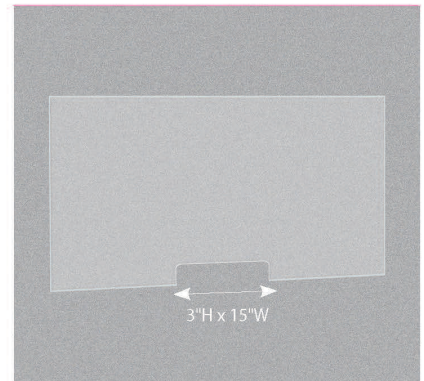

24"H FROSTED PANELS - SCREEN THICKNESS - 1/4"			
SKU	SIZE	DESCRIPTION	LIST PRICE
ACRV2424FCO	24"W	24"H x 24"W Frosted Acrylic w/Optional Cutout for Variant Brackets	$320.00
ACRV2430FCO	30"W	24"H x 30"W Frosted Acrylic w/Optional Cutout for Variant Brackets	$355.00
ACRV2436FCO	36"W	24"H x 36"W Frosted Acrylic w/Optional Cutout for Variant Brackets	$420.00
ACRV2442FCO	42"W	24"H x 42"W Frosted Acrylic w/Optional Cutout for Variant Brackets	$445.00
ACRV2448FCO	48"W	24"H x 48"W Frosted Acrylic w/Optional Cutout for Variant Brackets	$495.00
ACRV2454FCO	54"W	24"H x 54"W Frosted Acrylic w/Optional Cutout for Variant Brackets	$555.00
ACRV2460FCO	60"W	24"H x 60"W Frosted Acrylic w/Optional Cutout for Variant Brackets	$595.00
ACRV2466FCO	66"W	24"H x 66"W Frosted Acrylic w/Optional Cutout for Variant Brackets	$645.00
ACRV2472FCO	72"W	24"H x 72"W Frosted Acrylic w/Optional Cutout for Variant Brackets	$695.00