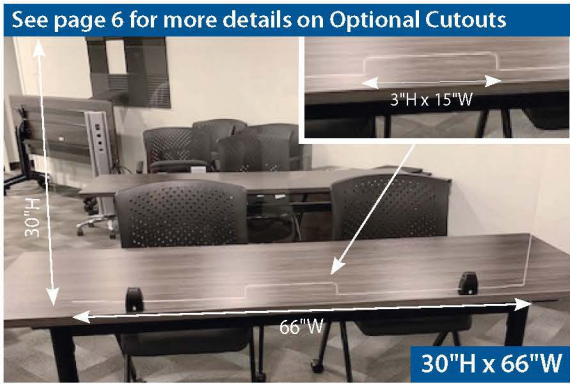

[STRAIGHT SCREENS]

FROM RETAIL TO HOSPITALITY, YOU CAN PROTECT YOUR GUESTS AND EMPLOYEES

15"H Fabric & Acrylic Privacy Screens - No Bracket Included

FABRIC PANELS - DESKTOP MOUNTABLE - SCREEN THICKNESS - 1/2"			
SKU	SIZE	DESCRIPTION	LIST PRICE
PLTFP1524	24"W	Fabric Screen 15"H x 24"W	$120.00
PLTFP1530	30"W	Fabric Screen 15"H x 30"W	$120.00
PLTFP1536	36"W	Fabric Screen 15"H x 36"W	$130.00
PLTFP1548	48"W	Fabric Screen 15"H x 48"W	$170.00
PLTFP1554	54"W	Fabric Screen 15"H x 54"W	$190.00
PLTFP1566	66"W	Fabric Screen 15"H x 66"W	$215.00

FROSTED ACRYLIC - DESKTOP OR UNDER DESK MOUNTABLE - 1/4"			
SKU	SIZE	DESCRIPTION	LIST PRICE
PLTAP1524S	24"W	Acrylic Screen 15"H x 24"W	$170.00
PLTAP1530S	30"W	Acrylic Screen 15"H x 30"W	$170.00
PLTAP1536S	36"W	Acrylic Screen 15"H x 36"W	$180.00
PLTAP1542S	42"W	Acrylic Screen 15"H x 42"W	$206.00
PLTAP1548S	48"W	Acrylic Screen 15"H x 48"W	$222.00
PLTAP1554S	54"W	Acrylic Screen 15"H x 54"W	$242.00
PLTAP1566S	66"W	Acrylic Screen 15"H x 66"W	$253.00

Please Note: 15"H Acrylics Screens come with rounded corners & are 1/4" Thick.

Cleaning Instructions:
Acrylic can be safely cleaned and disinfected with most non-abrasive cleaners such as:

- Disinfecting Wipes
- Disinfectant Sprays
- Some Multi-Surface Cleaners (Check Labels)
- Mild Soaps

24"H Frosted Acrylic Privacy Screens - No Bracket Included

FROSTED PANELS - SCREEN THICKNESS - 1/4"			
SKU	SIZE	DESCRIPTION	LIST PRICE
PLTAP2424S	24"W	Frosted Acrylic 24"H x 24"W	$185.00
PLTAP2430S	30"W	Frosted Acrylic 24"H x 30"W	$205.00
PLTAP2436S	36"W	Frosted Acrylic 24"H x 36"W	$245.00
PLTAP2442S	42"W	Frosted Acrylic 24"H x 42"W	$290.00
PLTAP2448S	48"W	Frosted Acrylic 24"H x 48"W	$320.00
PLTAP2454S	54"W	Frosted Acrylic 24"H x 54"W	$335.00
PLTAP2466S	66"W	Frosted Acrylic 24"H x 66"W	$410.00