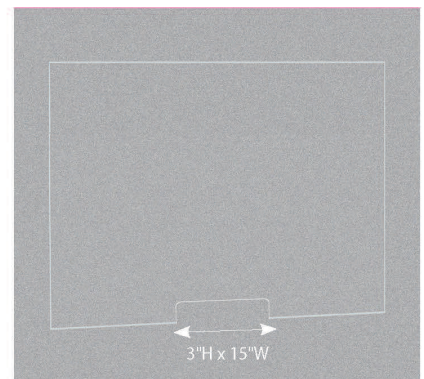

30"H CLEAR PANELS - SCREEN THICKNESS - 1/4"			
SKU	SIZE	DESCRIPTION	LIST PRICE
ACRV3024CCO	24"W	30"H x 24"W Clear Acrylic w/Optional Cutout for Variant Brackets	$360.00
ACRV3030CCO	30"W	30"H x 30"W Clear Acrylic w/Optional Cutout for Variant Brackets	$410.00
ACRV3036CCO	36"W	30"H x 36"W Clear Acrylic w/Optional Cutout for Variant Brackets	$485.00
ACRV3042CCO	42"W	30"H x 42"W Clear Acrylic w/Optional Cutout for Variant Brackets	$535.00
ACRV3048CCO	48"W	30"H x 48"W Clear Acrylic w/Optional Cutout for Variant Brackets	$585.00
ACRV3054CCO	54"W	30"H x 54"W Clear Acrylic w/Optional Cutout for Variant Brackets	$635.00
ACRV3060CCO	60"W	30"H x 60"W Clear Acrylic w/Optional Cutout for Variant Brackets	$710.00
ACRV3066CCO	66"W	30"H x 66"W Clear Acrylic w/Optional Cutout for Variant Brackets	$760.00
ACRV3072CCO	72"W	30"H x 72"W Clear Acrylic w/Optional Cutout for Variant Brackets	$810.00