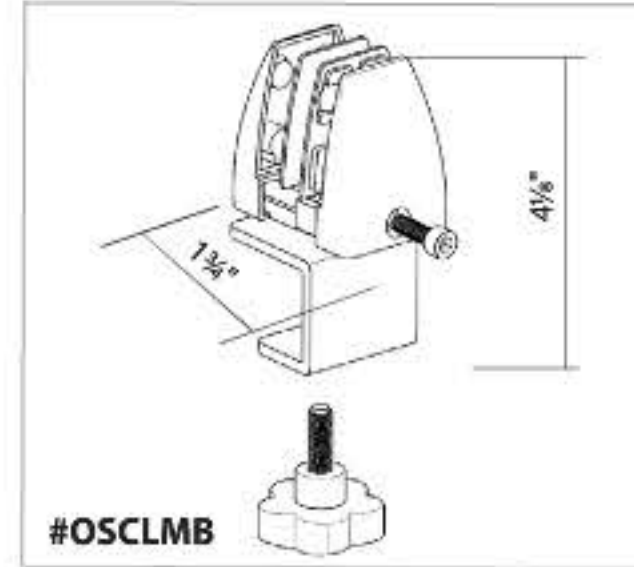

### WORK SURFACE CLAMP BRACKET - FOR 1-1/2" THICK TOPS

SKU: OSCLMB

List: \$77.00 ea.

• Available in Silver

Brackets mount on to 1"-1 1/2" work surfaces when screens are installed as a desk divider. Brackets can also be mounted to the underside of the work surface when using a screen as a modesty panel. Requires work surface overhang.