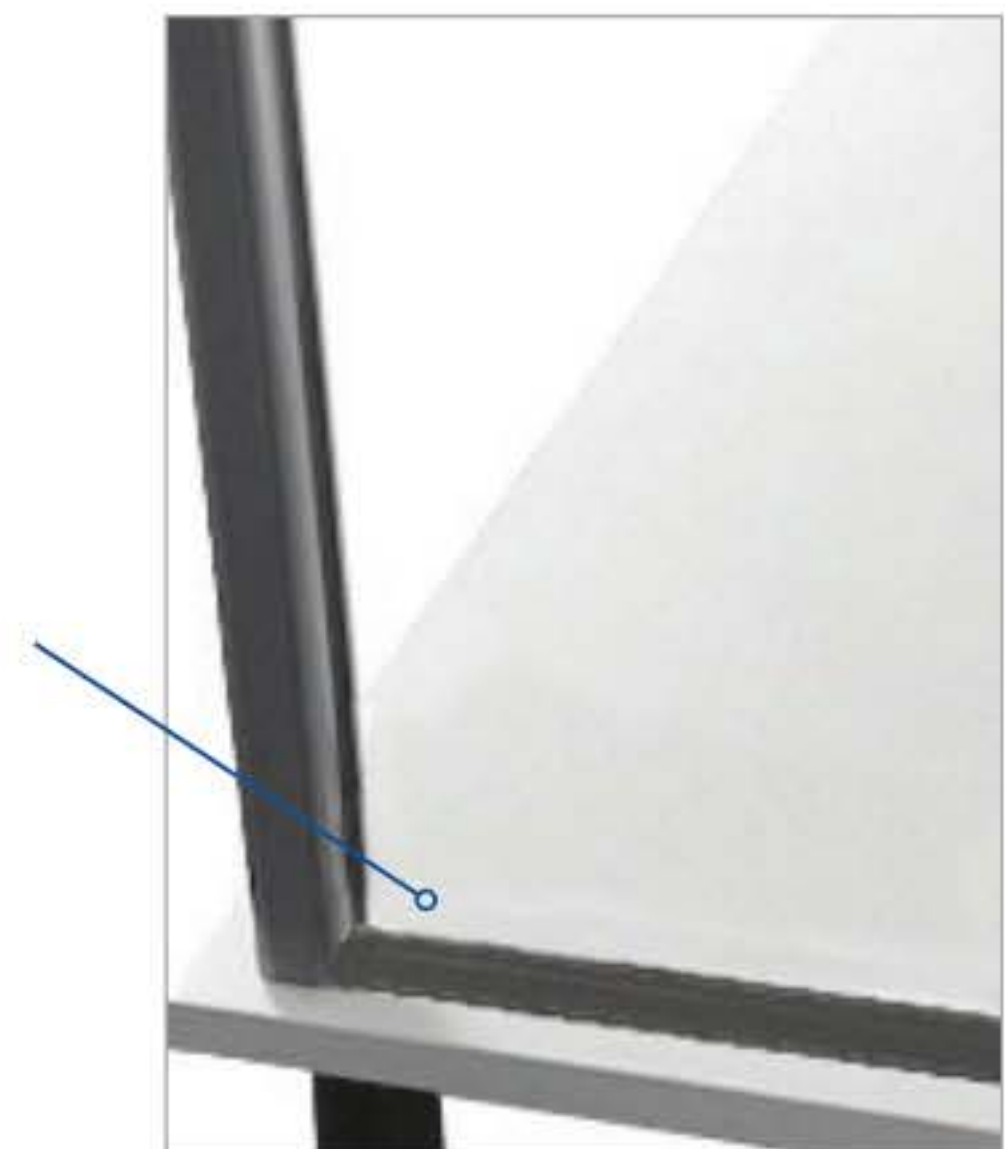

These panels are great for separating workstations within an office, hospital, administrative building, educational facility, and in restaurants.

Tip: With no transaction spacing at all, these panels are more air-tight and solid. They provide adequate privacy and protection in any environment for their end user.