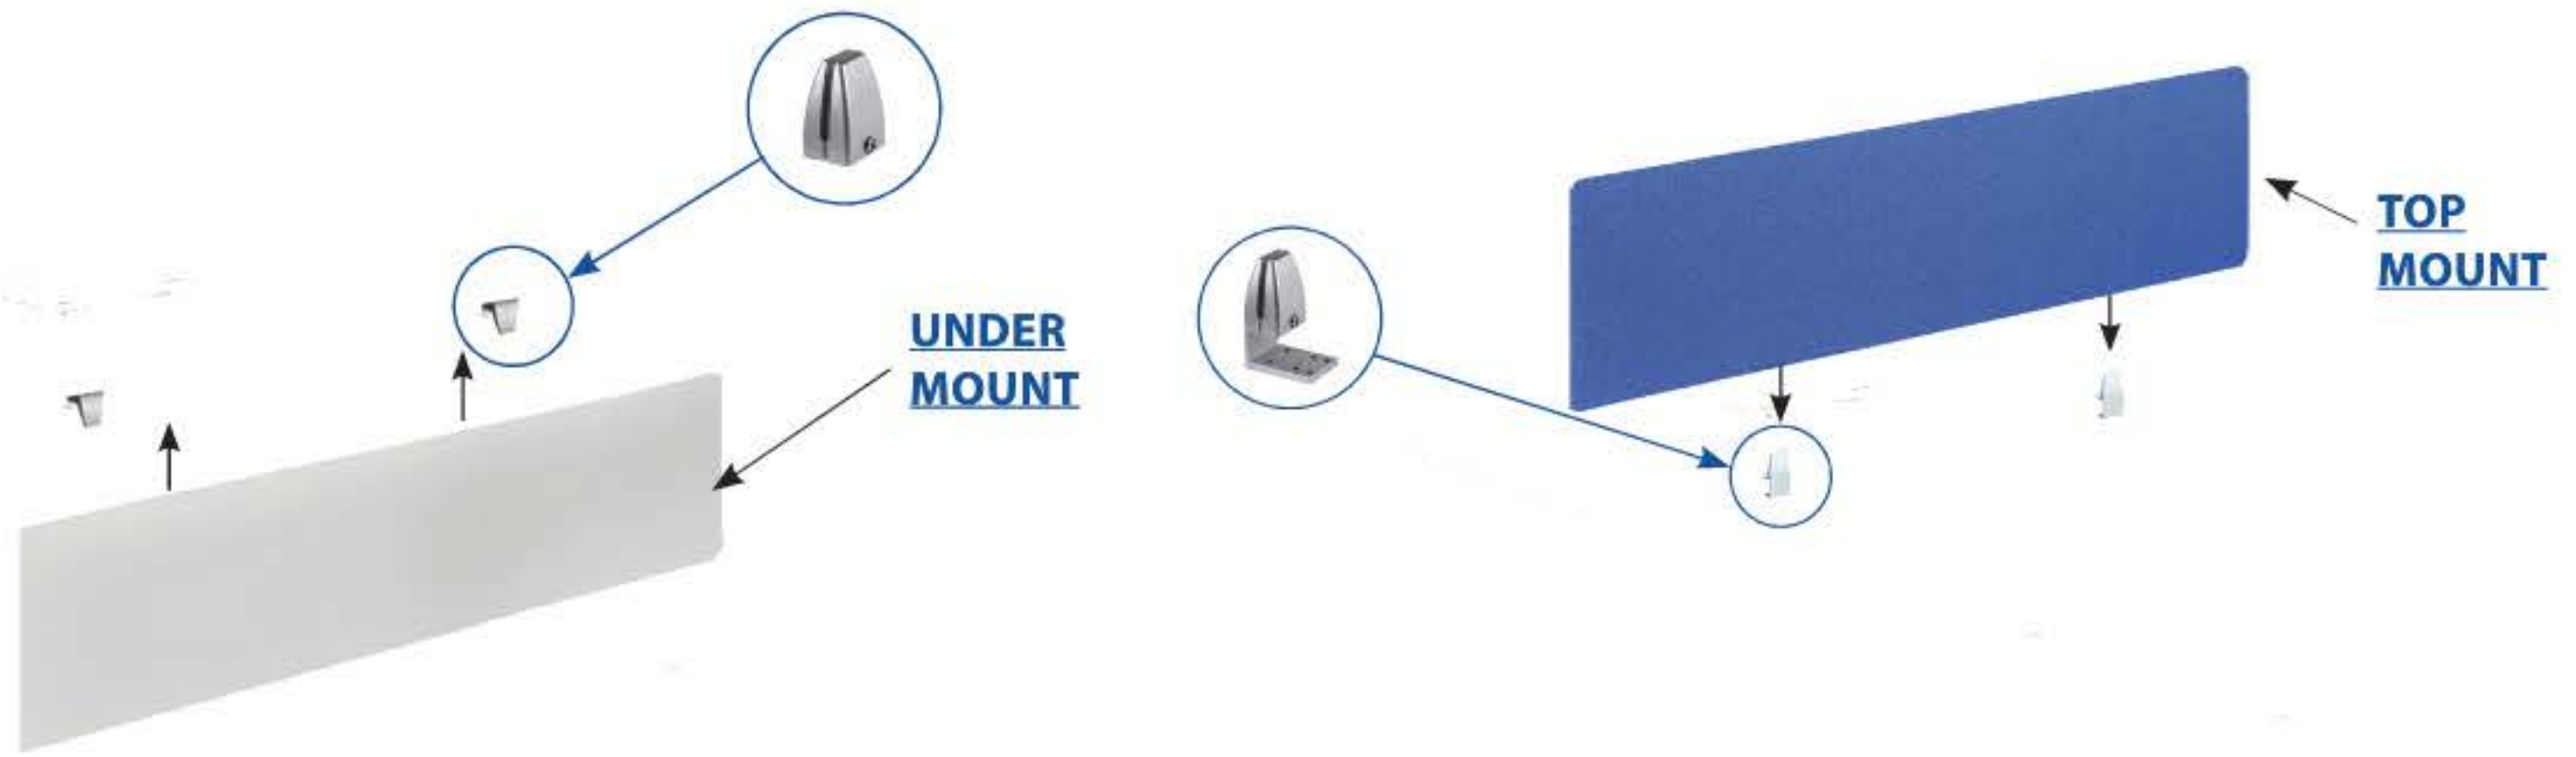

Please Note: Dual Brackets can be used without attaching to work surfaces.

Please Note: The maximum screen size is 15"H x 60"W when used as a modesty panel underneath.