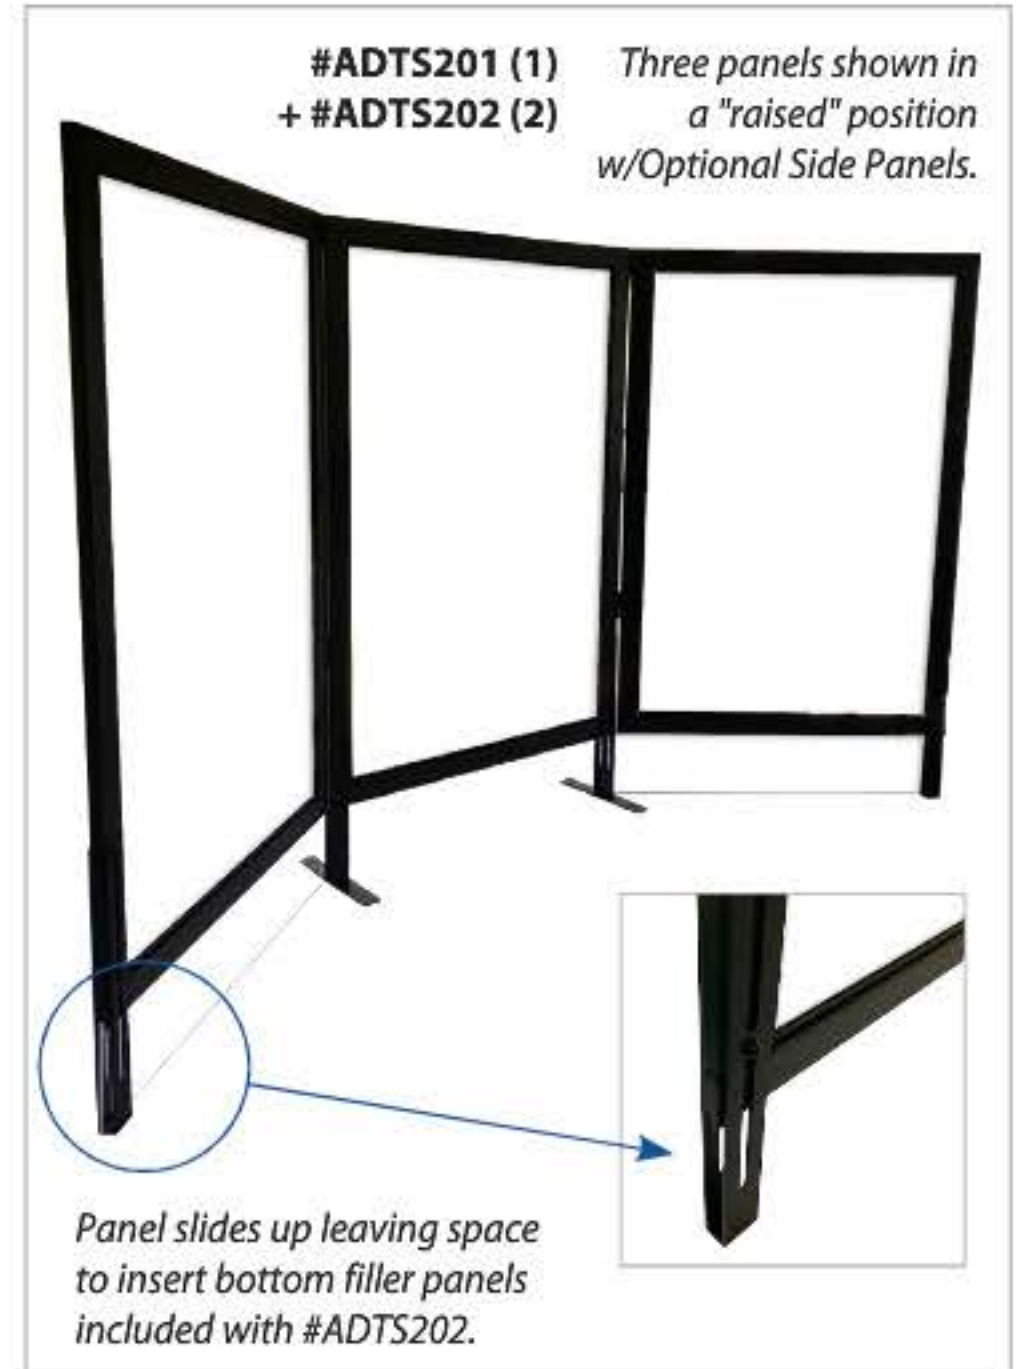

### ALL ACRYLIC DESK TOP SCREEN W/TRANSACTION SPACE & SIDE PANELS

SKU: ADTS102

35½"W x 10"D x 31½"H

• Available in Clear Acrylic Only

List: \$448.00

## NEW! Clear Acrylic Desk Top Screen

Please Note: Double-Sided Tape Included With ADTS201 & ADTS202.