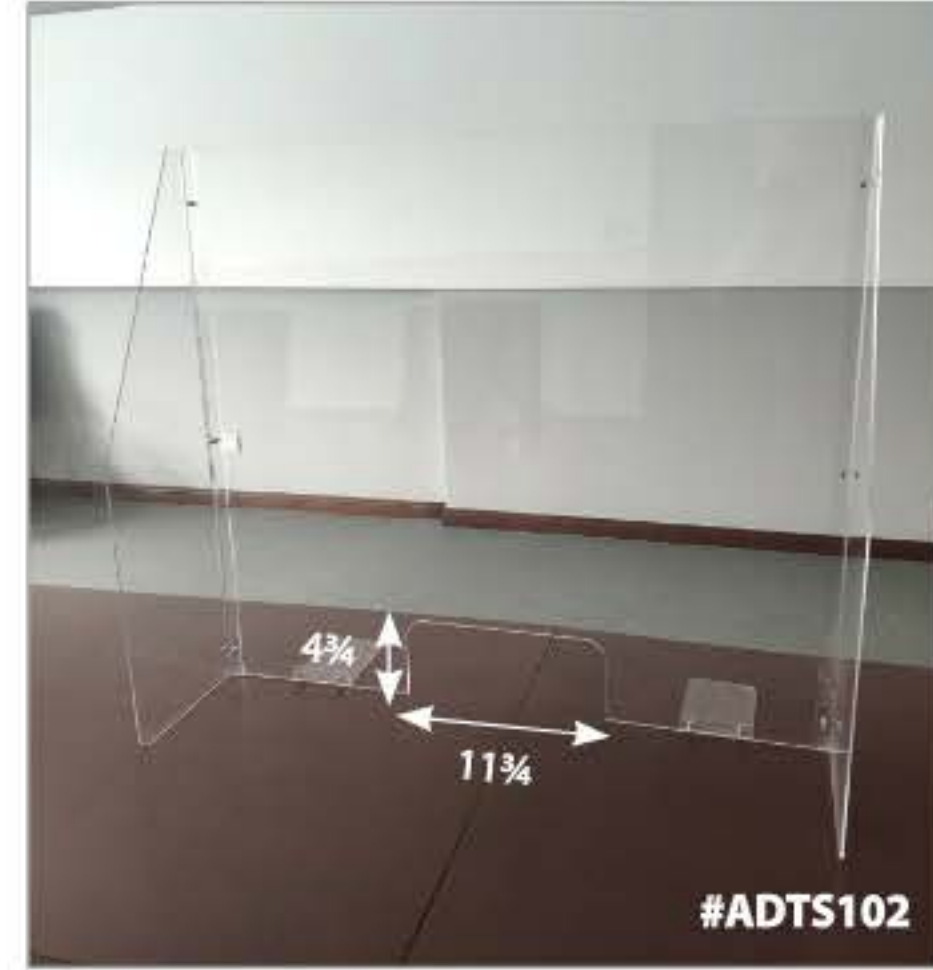

### ALL ACRYLIC DESK TOP SCREEN W/TRANSACTION SPACE

SKU: ADTS101

35½"W x 10"D x 31½"H

• Available in Clear Acrylic Only

List: \$275.00

### ALL ACRYLIC DESK TOP SCREEN W/TRANSACTION SPACE & SIDE PANELS

SKU: ADTS102

35½"W x 10"D x 31½"H

• Available in Clear Acrylic Only

List: \$448.00