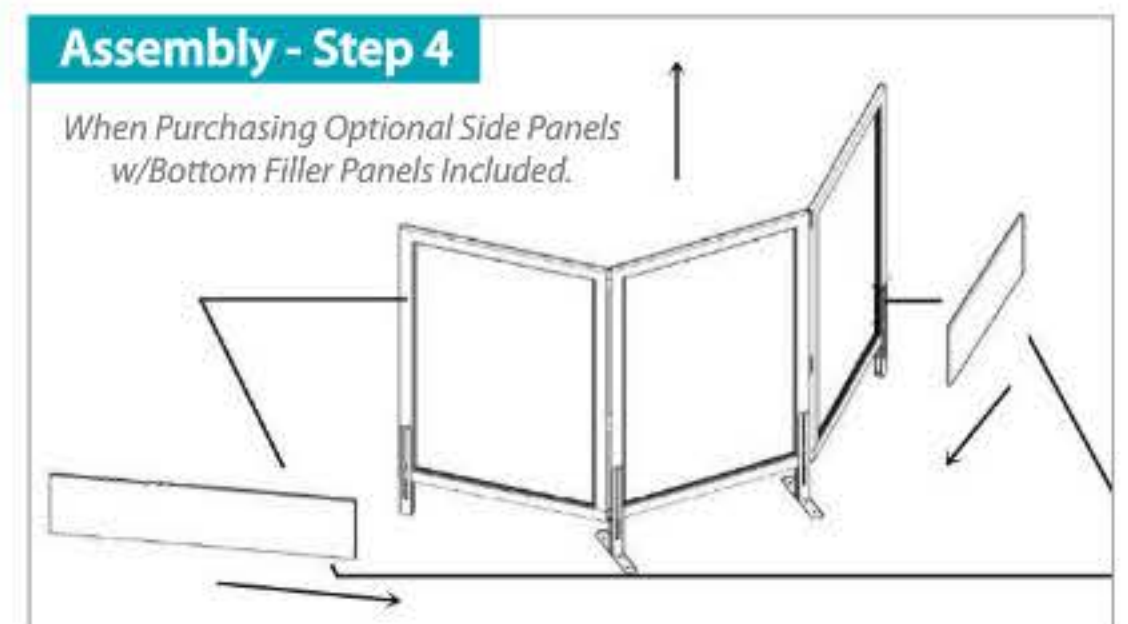

### OPTIONAL SIDE PANELS (SOLD INDIVIDUALLY)

SKU: ADTS202

24"W x 1¾"D x 34-38½"H

• For ADTS201

• (1) Extended Foot Included

List: \$388.00 ea.

Please Note: Optional Side Panels Only Come w/(1) Extended Foot & They Must Be Attached To The Main Screen To Function.