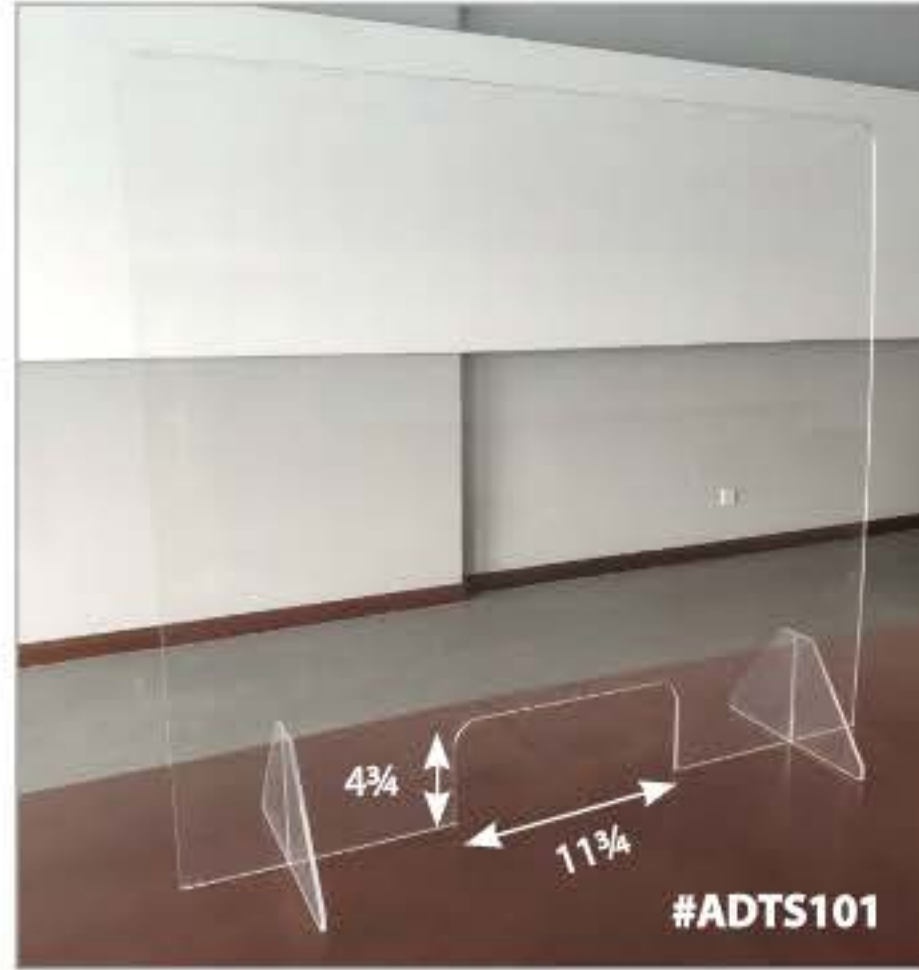

### ALL ACRYLIC DESK TOP SCREEN W/TRANSACTION SPACE

SKU: ADTS101

35½"W x 10"D x 31½"H

• Available in Clear Acrylic Only

List: \$275.00