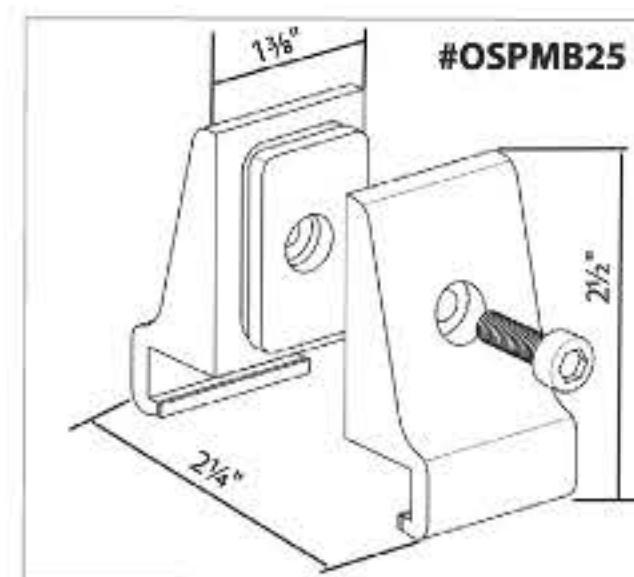

PANEL MOUNT BRACKET - FOR PANELS UP TO 2" THICK

SKU: OSPMB25

List: $66.00 ea.

• Available in Silver

Brackets mount on top of 2" thick partition panels when installed as a desk divider between other work stations. These brackets allow screens to be situated above thicker panels without directly installing the screens to a work surface.

Please Note: Brackets will not work with all 2" thick panels.